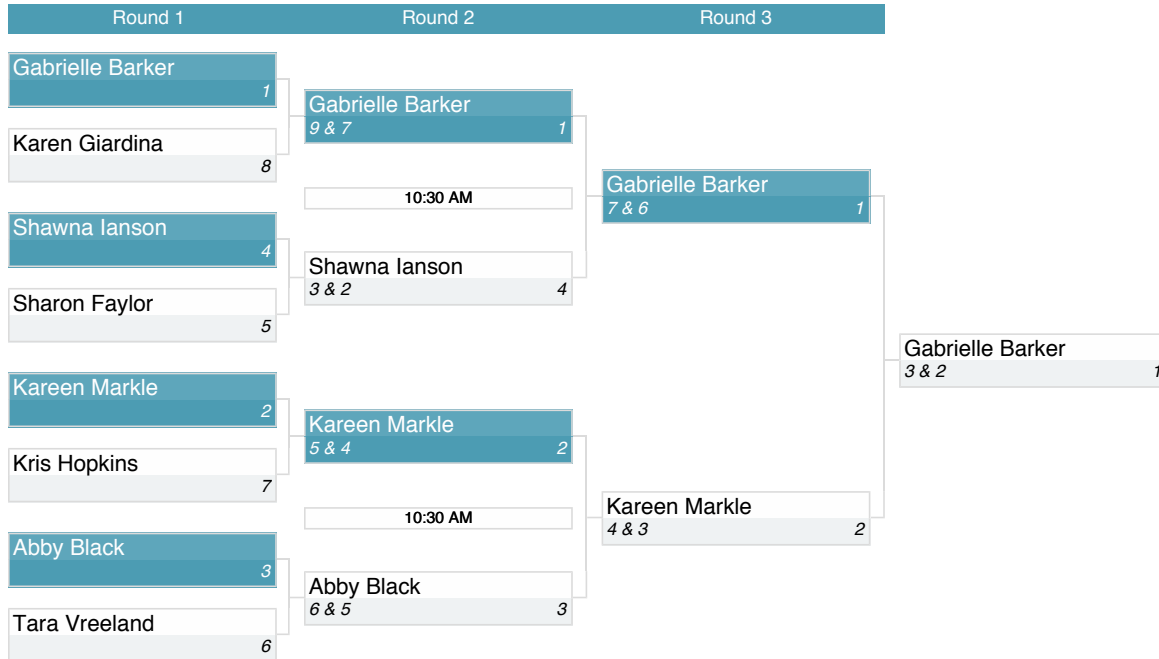

2017 Idaho Match Play Championship @ TimberStone

WOMEN'S CHAMPIONSHIP BRACKET

2017 Idaho Match Play Championship @ TimberStone

WOMEN'S CONSOLATION